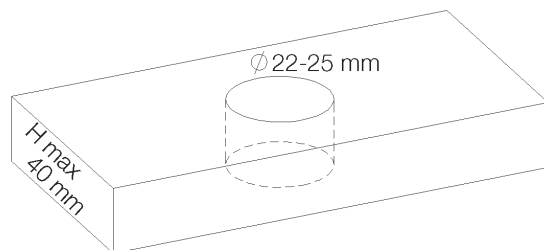

PRODUCT TECHNICAL SHEET

Collection : **PILE & FACE**

Ref. : **1002.--.35**

Robinet de lavabo, bec mobile

Lavabokraan, draibare uitloop

Basin tap, swivel spout

Picture

Product details

Weight : 0,8 kg

Internal mechanism : 1/3 turn compression valve

Technical drawing

RA0.V01