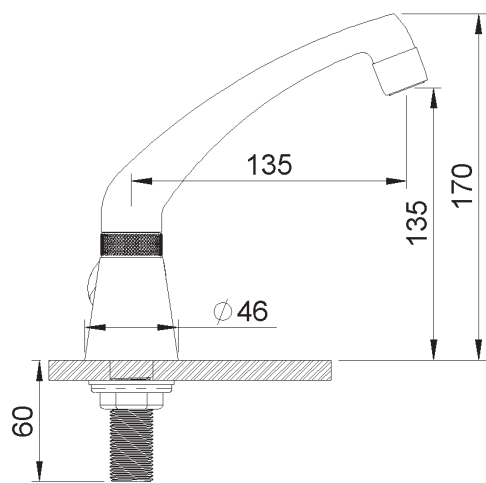

PRODUCT TECHNICAL SHEET

Collection : **PILE & FACE**

Ref. : **1002.--.35**

Robinet de lavabo, bec mobile

Lavabokraan, draibare uitloop

Basin tap, swivel spout

Picture

Product details

Weight : 0,8 kg

Internal mechanism : 1/3 turn compression valve

Technical drawing

RA0.V01