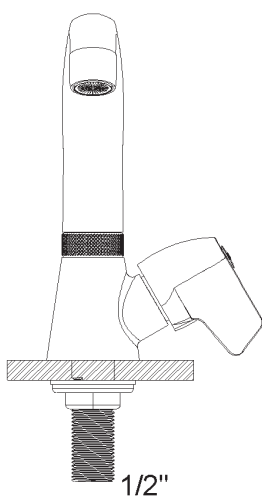

PRODUCT TECHNICAL SHEET

Collection : **PILE & FACE**

Ref. : **1002.--.35**

Robinet de lavabo, bec mobile

Lavabokraan, draibare uitloop

Basin tap, swivel spout

Picture

Product details

Weight : 0,8 kg

Internal mechanism : 1/3 turn compression valve

Technical drawing

RA0.V01